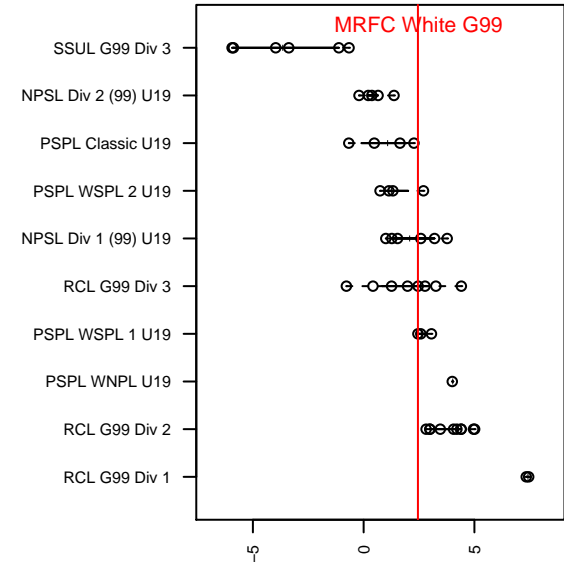

**attack and defense rating
relative to others at age
and all opponents in last 13 months**