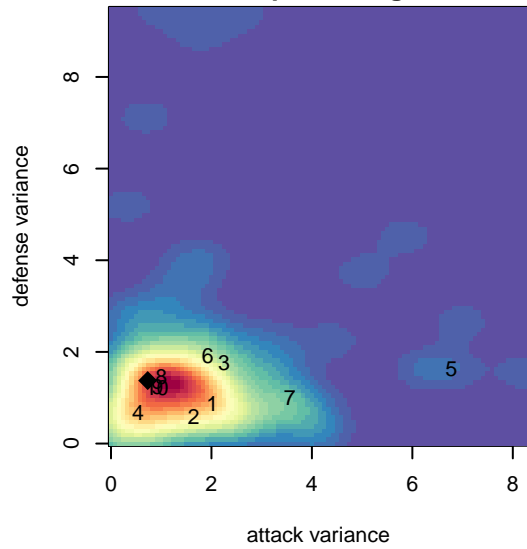

# MRFC White G99

Mount Rainier FC  
 Bonney Lake, WA  
 G99 total strength=1525  
 attack=12.19 defense=12.44  
 fall league = PSPL WSPL 1 U19

alt names used:  
 MRFC G99 Rickley  
 MRFC G99 Rickley  
 MRFC G99 Rickley  
 MRFC G99 Select  
 MRFC G99 Select  
 MT. RAINIER FC MRFC G99 RICKLEY

**MRFC White G99**  
 Dots are actual minus expected GF (blue circles) and GA (red triangles).  
 Blue line is smoothed change in attack strength. Red is smoothed change in defense strength.

**attack and defense variance (black dot)  
relative to other teams  
and top 10 in region**